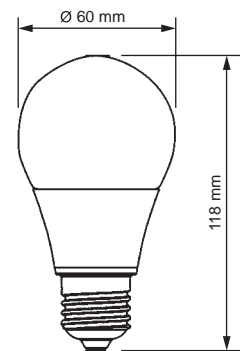

LED light bulbs E27

BG 09WW6
BG 09NWE/WWE

TECHNICAL SPECIFICATION

MODEL	BG 09NWE/WWE	BG 09WW6
Light source	SMD LED	SAMSUNG LED
Wattage	9 W	9 W
Luminous flux	830 lm/806 lm	810 lm
Luminous efficiency	92/89 lm/W	90 lm/W
Substitution	60 W	60 W
Saving	85%	85%
Light colour	NW/WW	WW
Color rendering index	80 Ra	80 Ra
Beam angle	250°	220°
Rated lamp life time	> 25 000 h	> 25 000 h
Voltage	220 - 240 V	220 - 240 V
Certification	CE, RoHS	CE, RoHS
Dimming capability	ne	ne
Cap/Base	E27	E27