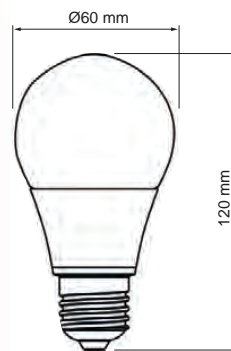

LED light bulbs E27

BG 09WW6
BG 09NWE/WWE

TECHNICAL SPECIFICATION

MODEL	BG 09NWE/WWE	BG 09WW6
Light source	SMD LED	SAMSUNG LED
Wattage	9 W	9 W
Luminous flux	830 lm/806 lm	810 lm
Luminous efficiency	92/89 lm/W	90 lm/W
Substitution	60 W	60 W
Saving	85%	85%
Light colour	NW/WW	WW
Color rendering index	80 Ra	80 Ra
Beam angle	250°	220°
Rated lamp life time	> 25 000 h	> 25 000 h
Voltage	220 - 240 V	220 - 240 V
Certification	CE, RoHS	CE, RoHS
Dimming capability	ne	ne
Cap/Base	E27	E27