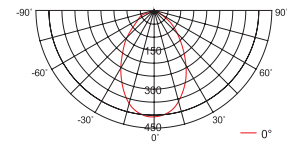

## TECHNICAL SPECIFICATION

MODEL	DL 610WW	DL 613WW
Light source	SMD LED	High power LED
Wattage	10 W	13 W
Luminous flux	710 lm	600 lm
Luminous efficiency	80 lm/W	46 lm/W
Light colour	WW	WW
Color rendering index	80 Ra	80 Ra
Beam angle	90°	90°
Rated lamp life time	≥30 000 h	≥40 000 h
Voltage	220-240 V AC	220-240 V
Certification	CE, RoHS	CE, RoHS
Dimming capability	no	no