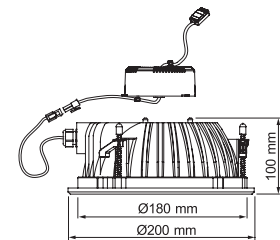

LED downlight