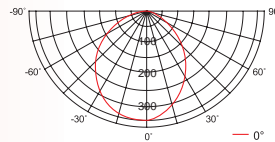

## TECHNICAL SPECIFICATION

MODEL	DL 610WW	DL 613WW
Light source	SMD LED	High power LED
Wattage	10 W	13 W
Luminous flux	710 lm	600 lm
Luminous efficiency	80 lm/W	46 lm/W
Light colour	WW	WW
Color rendering index	80 Ra	80 Ra
Beam angle	90°	90°
Rated lamp life time	≥30 000 h	≥40 000 h
Voltage	220-240 V AC	220-240 V
Certification	CE, RoHS	CE, RoHS
Dimming capability	no	no