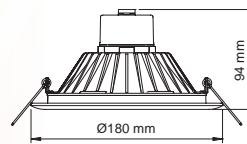

# LED downlight

DL 610WW  
DL 613WW

## TECHNICAL SPECIFICATION

MODEL	DL 610WW	DL 613WW
Light source	SMD LED	High power LED
Wattage	10 W	13 W
Luminous flux	710 lm	600 lm
Luminous efficiency	80 lm/W	46 lm/W
Light colour	WW	WW
Color rendering index	80 Ra	80 Ra
Beam angle	90°	90°
Rated lamp life time	≥30 000 h	≥40 000 h
Voltage	220-240 V AC	220-240 V
Certification	CE, RoHS	CE, RoHS
Dimming capability	no	no