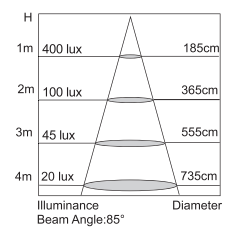

## TECHNICAL SPECIFICATION

MODEL	DL 610WW	DL 613WW
Light source	SMD LED	High power LED
Wattage	10 W	13 W
Luminous flux	710 lm	600 lm
Luminous efficiency	80 lm/W	46 lm/W
Light colour	WW	WW
Color rendering index	80 Ra	80 Ra
Beam angle	90°	90°
Rated lamp life time	≥30 000 h	≥40 000 h
Voltage	220-240 V AC	220-240 V
Certification	CE, RoHS	CE, RoHS
Dimming capability	no	no