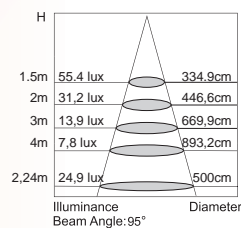

## TECHNICAL SPECIFICATION

MODEL	DL 610WW	DL 613WW
Light source	SMD LED	High power LED
Wattage	10 W	13 W
Luminous flux	710 lm	600 lm
Luminous efficiency	80 lm/W	46 lm/W
Light colour	WW	WW
Color rendering index	80 Ra	80 Ra
Beam angle	90°	90°
Rated lamp life time	≥30 000 h	≥40 000 h
Voltage	220-240 V AC	220-240 V
Certification	CE, RoHS	CE, RoHS
Dimming capability	no	no