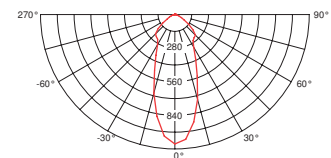

LED downlight

DL 614WW
 DL 615WW
 DL 615NW

TECHNICAL SPECIFICATION

MODEL	DL 614WW	DL 615WW/NW
Light source	SMD LED	COB LED
Wattage	14 W	15 W
Luminous flux	650 lm	1 050 lm 1 125 lm
Luminous efficiency	46 lm/W	70 lm/w 75 lm/w
Light colour	WW	WW/NW
Color rendering index	80 Ra	80 Ra
Beam angle	90°	35°
Rated lamp life time	≥40 000 h	25 000 h
Voltage	220 - 240V AC	220 - 240V AC
Certification	CE, RoHS	CE, RoHS
Dimming capability	ano	ne