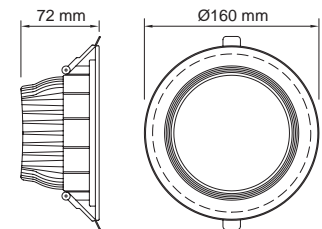

LED downlight

DL 614WW
 DL 615WW
 DL 615NW

TECHNICAL SPECIFICATION

MODEL	DL 614WW	DL 615WW/NW
Light source	SMD LED	COB LED
Wattage	14 W	15 W
Luminous flux	650 lm	1 050 lm 1 125 lm
Luminous efficiency	46 lm/W	70 lm/w 75 lm/w
Light colour	WW	WW/NW
Color rendering index	80 Ra	80 Ra
Beam angle	90°	35°
Rated lamp life time	≥40 000 h	25 000 h
Voltage	220 - 240V AC	220 - 240V AC
Certification	CE, RoHS	CE, RoHS
Dimming capability	ano	ne