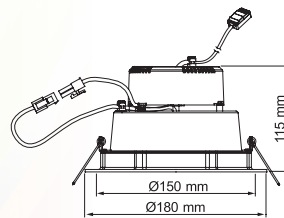

LED downlight

DL 614WW
 DL 615WW
 DL 615NW

TECHNICAL SPECIFICATION

MODEL	DL 614WW	DL 615WW/NW
Light source	SMD LED	COB LED
Wattage	14 W	15 W
Luminous flux	650 lm	1 050 lm 1 125 lm
Luminous efficiency	46 lm/W	70 lm/w 75 lm/w
Light colour	WW	WW/NW
Color rendering index	80 Ra	80 Ra
Beam angle	90°	35°
Rated lamp life time	≥40 000 h	25 000 h
Voltage	220 - 240V AC	220 - 240V AC
Certification	CE, RoHS	CE, RoHS
Dimming capability	ano	ne