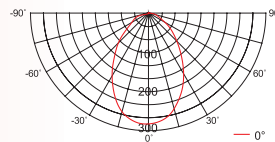

LED downlight

DL 614WW
 DL 615WW
 DL 615NW

TECHNICAL SPECIFICATION

MODEL	DL 614WW	DL 615WW/NW
Light source	SMD LED	COB LED
Wattage	14 W	15 W
Luminous flux	650 lm	1 050 lm 1 125 lm
Luminous efficiency	46 lm/W	70 lm/w 75 lm/w
Light colour	WW	WW/NW
Color rendering index	80 Ra	80 Ra
Beam angle	90°	35°
Rated lamp life time	≥40 000 h	25 000 h
Voltage	220 - 240V AC	220 - 240V AC
Certification	CE, RoHS	CE, RoHS
Dimming capability	ano	ne