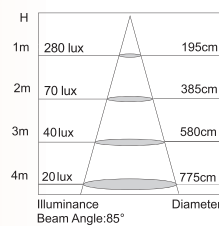

LED downlight

DL 614WW
 DL 615WW
 DL 615NW

TECHNICAL SPECIFICATION

MODEL	DL 614WW	DL 615WW/NW
Light source	SMD LED	COB LED
Wattage	14 W	15 W
Luminous flux	650 lm	1 050 lm 1 125 lm
Luminous efficiency	46 lm/W	70 lm/w 75 lm/w
Light colour	WW	WW/NW
Color rendering index	80 Ra	80 Ra
Beam angle	90°	35°
Rated lamp life time	≥40 000 h	25 000 h
Voltage	220 - 240V AC	220 - 240V AC
Certification	CE, RoHS	CE, RoHS
Dimming capability	ano	ne