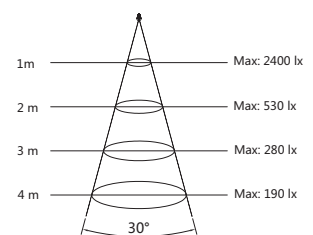

LED downlight

DL 614WW
 DL 615WW
 DL 615NW

TECHNICAL SPECIFICATION

MODEL	DL 614WW	DL 615WW/NW
Light source	SMD LED	COB LED
Wattage	14 W	15 W
Luminous flux	650 lm	1 050 lm 1 125 lm
Luminous efficiency	46 lm/W	70 lm/w 75 lm/w
Light colour	WW	WW/NW
Color rendering index	80 Ra	80 Ra
Beam angle	90°	35°
Rated lamp life time	≥40 000 h	25 000 h
Voltage	220 - 240V AC	220 - 240V AC
Certification	CE, RoHS	CE, RoHS
Dimming capability	ano	ne