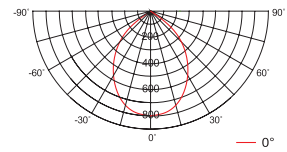

LED downlight

RD 20WW
RD 30WW

TECHNICAL SPECIFICATION

MODEL	RD 20WW	RD 30WW
Light source	High power LED	High power LED
Wattage	20 W	30 W
Luminous flux	1 100 lm	1 600 lm
Luminous efficiency	55 lm/W	53 lm/W
Light colour	WW	WW
Color rendering index	80 Ra	80 Ra
Beam angle	85°	85°
Rated lamp life time	≥40 000 h	≥40 000 h
Voltage	220–240 V	220–240 V
Certification	CE, RoHS	CE, RoHS
Dimming capability	ano	ano