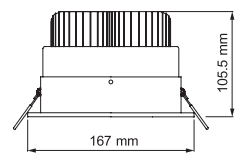

LED downlight

RD 20WW
RD 30WW

TECHNICAL SPECIFICATION

MODEL	RD 20WW	RD 30WW
Light source	High power LED	High power LED
Wattage	20 W	30 W
Luminous flux	1 100 lm	1 600 lm
Luminous efficiency	55 lm/W	53 lm/W
Light colour	WW	WW
Color rendering index	80 Ra	80 Ra
Beam angle	85°	85°
Rated lamp life time	≥40 000 h	≥40 000 h
Voltage	220–240 V	220–240 V
Certification	CE, RoHS	CE, RoHS
Dimming capability	ano	ano