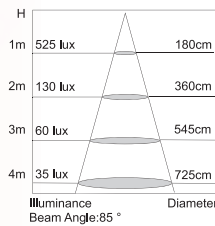

LED downlight

RD 20WW
RD 30WW

TECHNICAL SPECIFICATION

MODEL	RD 20WW	RD 30WW
Light source	High power LED	High power LED
Wattage	20 W	30 W
Luminous flux	1 100 lm	1 600 lm
Luminous efficiency	55 lm/W	53 lm/W
Light colour	WW	WW
Color rendering index	80 Ra	80 Ra
Beam angle	85°	85°
Rated lamp life time	≥40 000 h	≥40 000 h
Voltage	220–240 V	220–240 V
Certification	CE, RoHS	CE, RoHS
Dimming capability	ano	ano