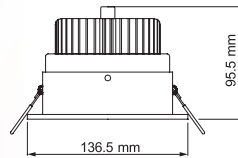

LED downlight

RD 20WW
RD 30WW

TECHNICAL SPECIFICATION

MODEL	RD 20WW	RD 30WW
Light source	High power LED	High power LED
Wattage	20 W	30 W
Luminous flux	1 100 lm	1 600 lm
Luminous efficiency	55 lm/W	53 lm/W
Light colour	WW	WW
Color rendering index	80 Ra	80 Ra
Beam angle	85°	85°
Rated lamp life time	≥40 000 h	≥40 000 h
Voltage	220–240 V	220–240 V
Certification	CE, RoHS	CE, RoHS
Dimming capability	ano	ano