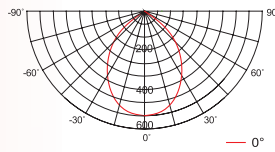

LED downlight

RD 20WW
RD 30WW

TECHNICAL SPECIFICATION

MODEL	RD 20WW	RD 30WW
Light source	High power LED	High power LED
Wattage	20 W	30 W
Luminous flux	1 100 lm	1 600 lm
Luminous efficiency	55 lm/W	53 lm/W
Light colour	WW	WW
Color rendering index	80 Ra	80 Ra
Beam angle	85°	85°
Rated lamp life time	≥40 000 h	≥40 000 h
Voltage	220–240 V	220–240 V
Certification	CE, RoHS	CE, RoHS
Dimming capability	ano	ano