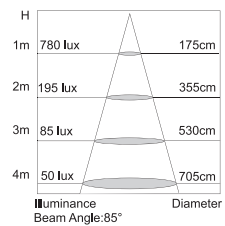

LED downlight

RD 20WW
RD 30WW

TECHNICAL SPECIFICATION

MODEL	RD 20WW	RD 30WW
Light source	High power LED	High power LED
Wattage	20 W	30 W
Luminous flux	1 100 lm	1 600 lm
Luminous efficiency	55 lm/W	53 lm/W
Light colour	WW	WW
Color rendering index	80 Ra	80 Ra
Beam angle	85°	85°
Rated lamp life time	≥40 000 h	≥40 000 h
Voltage	220–240 V	220–240 V
Certification	CE, RoHS	CE, RoHS
Dimming capability	ano	ano