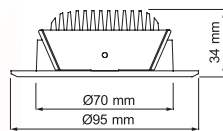

downlight

LED

RD 59WW
 RD 59WWR

TECHNICAL SPECIFICATION

| MODEL | RD 59WW | RD 59WWR |
|-----------------------|----------------|----------------|
| Light source | High power LED | High power LED |
| Wattage | 5,9 W | 5,9 W |
| Luminous flux | 265 lm | 265 lm |
| Luminous efficiency | 45 lm/W | 45 lm/W |
| Light color | WW | WW |
| Color rendering index | 80 Ra | 80 Ra |
| Beam angle | 20° | 20° |
| Rated lamp life time | ≥40 000 h | ≥40 000 h |
| Voltage | 100–240 V | 100–240 V |
| Certification | CE, RoHS | CE, RoHS |
| Dimming capability | ne | ne |