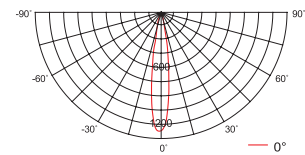

downlight

LED

RD 59WW
 RD 59WWR

TECHNICAL SPECIFICATION

| MODEL | RD 59WW | RD 59WWR |
|-----------------------|----------------|----------------|
| Light source | High power LED | High power LED |
| Wattage | 5,9 W | 5,9 W |
| Luminous flux | 265 lm | 265 lm |
| Luminous efficiency | 45 lm/W | 45 lm/W |
| Light color | WW | WW |
| Color rendering index | 80 Ra | 80 Ra |
| Beam angle | 20° | 20° |
| Rated lamp life time | ≥40 000 h | ≥40 000 h |
| Voltage | 100–240 V | 100–240 V |
| Certification | CE, RoHS | CE, RoHS |
| Dimming capability | ne | ne |