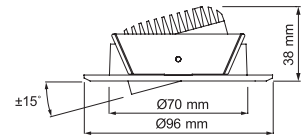

downlight

LED

RD 59WW
 RD 59WWR

TECHNICAL SPECIFICATION

| MODEL | RD 59WW | RD 59WWR |
|-----------------------|----------------|----------------|
| Light source | High power LED | High power LED |
| Wattage | 5,9 W | 5,9 W |
| Luminous flux | 265 lm | 265 lm |
| Luminous efficiency | 45 lm/W | 45 lm/W |
| Light color | WW | WW |
| Color rendering index | 80 Ra | 80 Ra |
| Beam angle | 20° | 20° |
| Rated lamp life time | ≥40 000 h | ≥40 000 h |
| Voltage | 100–240 V | 100–240 V |
| Certification | CE, RoHS | CE, RoHS |
| Dimming capability | ne | ne |