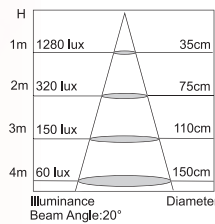

downlight

LED

RD 59WW
 RD 59WWR

TECHNICAL SPECIFICATION

| MODEL | RD 59WW | RD 59WWR |
|-----------------------|----------------|----------------|
| Light source | High power LED | High power LED |
| Wattage | 5,9 W | 5,9 W |
| Luminous flux | 265 lm | 265 lm |
| Luminous efficiency | 45 lm/W | 45 lm/W |
| Light color | WW | WW |
| Color rendering index | 80 Ra | 80 Ra |
| Beam angle | 20° | 20° |
| Rated lamp life time | ≥40 000 h | ≥40 000 h |
| Voltage | 100–240 V | 100–240 V |
| Certification | CE, RoHS | CE, RoHS |
| Dimming capability | ne | ne |