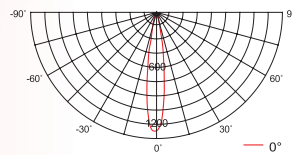

downlight

LED

RD 59WW
 RD 59WWR

TECHNICAL SPECIFICATION

| MODEL | RD 59WW | RD 59WWR |
|-----------------------|----------------|----------------|
| Light source | High power LED | High power LED |
| Wattage | 5,9 W | 5,9 W |
| Luminous flux | 265 lm | 265 lm |
| Luminous efficiency | 45 lm/W | 45 lm/W |
| Light color | WW | WW |
| Color rendering index | 80 Ra | 80 Ra |
| Beam angle | 20° | 20° |
| Rated lamp life time | ≥40 000 h | ≥40 000 h |
| Voltage | 100–240 V | 100–240 V |
| Certification | CE, RoHS | CE, RoHS |
| Dimming capability | ne | ne |