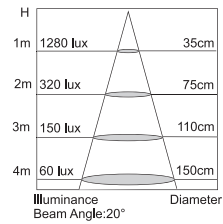

downlight

LED

RD 59WW
 RD 59WWR

TECHNICAL SPECIFICATION

| MODEL | RD 59WW | RD 59WWR |
|-----------------------|----------------|----------------|
| Light source | High power LED | High power LED |
| Wattage | 5,9 W | 5,9 W |
| Luminous flux | 265 lm | 265 lm |
| Luminous efficiency | 45 lm/W | 45 lm/W |
| Light color | WW | WW |
| Color rendering index | 80 Ra | 80 Ra |
| Beam angle | 20° | 20° |
| Rated lamp life time | ≥40 000 h | ≥40 000 h |
| Voltage | 100–240 V | 100–240 V |
| Certification | CE, RoHS | CE, RoHS |
| Dimming capability | ne | ne |