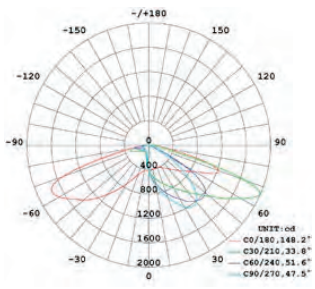

ST 30 L4 WW/NW/CW