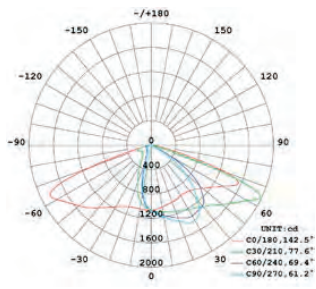

ST 30 L5 WW/NW/CW