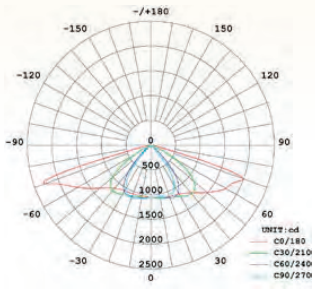

street light

LED

ST 30 L1-L5WW/NW/CW
 ST 60 L1-L5WW/NW/CW

TECHNICAL SPECIFICATION

MODEL	ST 30 L* WW/NW/CW	ST 60 L* WW/NW/CW
Light source	Cree	Cree
Wattage	30 W	60 W
Luminous flux	2 760/2 850/3 200 lm	5 520/5 700/6 500 lm
Luminous efficiency	92/95/106 lm/W	92/95/108 lm/W
Substitution	WW/NW/CW	WW/NW/CW
Saving	>70 Ra	>70 Ra
Rated lamp life time	100 000 h	100 000 h
Voltage	120 - 277 V AC	120 - 277 V AC
Certification	CE, RoHS	CE, RoHS
IP rating	IP 66	IP 66
Recommended operating temperature	-40°C ~+50°C	-40°C ~+50°C
Dimension	501x346x102 mm	563x346x102 mm

*Beans angle L1 (143° * 95°)

*Beans angle L2 (150° * 75°)

*Beans angle L3 (155°*100°)

*Beans angle L4 (155° * 50°)

*Beans angle L5 (140° * 60°)

ST 30 L1-L5WW/NW/CW

ST 30 L1 WW/NW/CW

ST 30 L2 WW/NW/CW