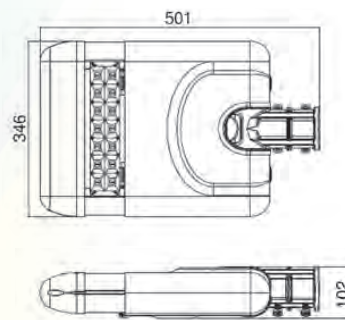

street light

LED

ST 30 L1-L5WW/NW/CW
 ST 60 L1-L5WW/NW/CW

TECHNICAL SPECIFICATION

MODEL	ST 30 L* WW/NW/CW	ST 60 L* WW/NW/CW
Light source	Cree	Cree
Wattage	30 W	60 W
Luminous flux	2 760/2 850/3 200 lm	5 520/5 700/6 500 lm
Luminous efficiency	92/95/106 lm/W	92/95/108 lm/W
Substitution	WW/NW/CW	WW/NW/CW
Saving	>70 Ra	>70 Ra
Rated lamp life time	100 000 h	100 000 h
Voltage	120 - 277 V AC	120 - 277 V AC
Certification	CE, RoHS	CE, RoHS
IP rating	IP 66	IP 66
Recommended operating temperature	-40°C ~+50°C	-40°C ~+50°C
Dimension	501x346x102 mm	563x346x102 mm

*Beans angle L1 (143° * 95°)

*Beans angle L2 (150° * 75°)

*Beans angle L3 (155°*100°)

*Beans angle L4 (155° * 50°)

*Beans angle L5 (140° * 60°)

ST 30 L1-L5WW/NW/CW

ST 30 L1 WW/NW/CW

ST 30 L2 WW/NW/CW