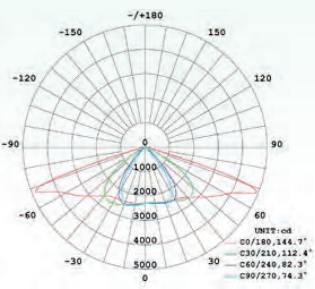

street light

LED

ST 30 L1-L5WW/NW/CW
 ST 60 L1-L5WW/NW/CW

TECHNICAL SPECIFICATION

MODEL	ST 30 L* WW/NW/CW	ST 60 L* WW/NW/CW
Light source	Cree	Cree
Wattage	30 W	60 W
Luminous flux	2 760/2 850/3 200 lm	5 520/5 700/6 500 lm
Luminous efficiency	92/95/106 lm/W	92/95/108 lm/W
Substitution	WW/NW/CW	WW/NW/CW
Saving	>70 Ra	>70 Ra
Rated lamp life time	100 000 h	100 000 h
Voltage	120 - 277 V AC	120 - 277 V AC
Certification	CE, RoHS	CE, RoHS
IP rating	IP 66	IP 66
Recommended operating temperature	-40°C ~+50°C	-40°C ~+50°C
Dimension	501x346x102 mm	563x346x102 mm

*Beans angle L1 (143° * 95°)

*Beans angle L2 (150° * 75°)

*Beans angle L3 (155°*100°)

*Beans angle L4 (155° * 50°)

*Beans angle L5 (140° * 60°)

ST 30 L1-L5WW/NW/CW

ST 30 L1 WW/NW/CW

ST 30 L2 WW/NW/CW

ST 30 L3 WW/NW/CW

ST 30 L4 WW/NW/CW

ST 30 L5 WW/NW/CW

ST 60 L1-L5WW/NW/CW

ST 60 L1 WW/NW/CW

ST 60 L2 WW/NW/CW

ST 60 L3 WW/NW/CW

ST 60 L4 WW/NW/CW