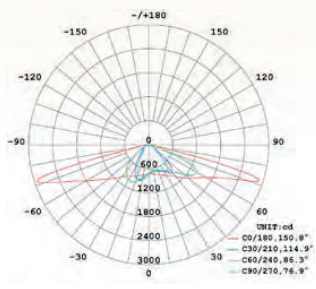

street light

LED

ST 30 L1-L5WW/NW/CW
 ST 60 L1-L5WW/NW/CW

TECHNICAL SPECIFICATION

MODEL	ST 30 L* WW/NW/CW	ST 60 L* WW/NW/CW
Light source	Cree	Cree
Wattage	30 W	60 W
Luminous flux	2 760/2 850/3 200 lm	5 520/5 700/6 500 lm
Luminous efficiency	92/95/106 lm/W	92/95/108 lm/W
Substitution	WW/NW/CW	WW/NW/CW
Saving	>70 Ra	>70 Ra
Rated lamp life time	100 000 h	100 000 h
Voltage	120 - 277 V AC	120 - 277 V AC
Certification	CE, RoHS	CE, RoHS
IP rating	IP 66	IP 66
Recommended operating temperature	-40°C ~+50°C	-40°C ~+50°C
Dimension	501x346x102 mm	563x346x102 mm

*Beans angle L1 (143° * 95°)

*Beans angle L2 (150° * 75°)

*Beans angle L3 (155°*100°)

*Beans angle L4 (155° * 50°)

*Beans angle L5 (140° * 60°)

ST 30 L1-L5WW/NW/CW

ST 30 L1 WW/NW/CW

ST 30 L2 WW/NW/CW