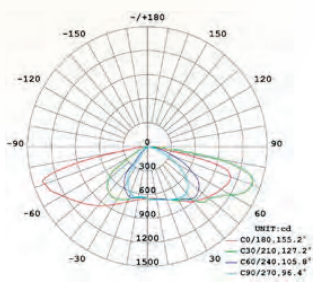

ST 30 L3 WW/NW/CW