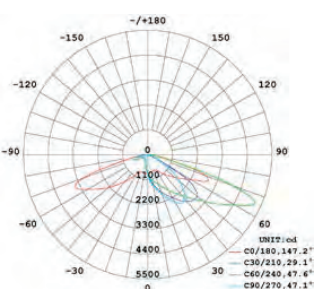

street light

LED

ST 30 L1-L5WW/NW/CW
 ST 60 L1-L5WW/NW/CW

TECHNICAL SPECIFICATION

MODEL	ST 30 L* WW/NW/CW	ST 60 L* WW/NW/CW
Light source	Cree	Cree
Wattage	30 W	60 W
Luminous flux	2 760/2 850/3 200 lm	5 520/5 700/6 500 lm
Luminous efficiency	92/95/106 lm/W	92/95/108 lm/W
Substitution	WW/NW/CW	WW/NW/CW
Saving	>70 Ra	>70 Ra
Rated lamp life time	100 000 h	100 000 h
Voltage	120 - 277 V AC	120 - 277 V AC
Certification	CE, RoHS	CE, RoHS
IP rating	IP 66	IP 66
Recommended operating temperature	-40°C ~+50°C	-40°C ~+50°C
Dimension	501x346x102 mm	563x346x102 mm

*Beans angle L1 (143° * 95°)

*Beans angle L2 (150° * 75°)

*Beans angle L3 (155°*100°)

*Beans angle L4 (155° * 50°)

*Beans angle L5 (140° * 60°)

ST 30 L1-L5WW/NW/CW

ST 30 L1 WW/NW/CW

ST 30 L2 WW/NW/CW

ST 30 L3 WW/NW/CW

ST 30 L4 WW/NW/CW

ST 30 L5 WW/NW/CW

ST 60 L1-L5WW/NW/CW

ST 60 L1 WW/NW/CW

ST 60 L2 WW/NW/CW

ST 60 L3 WW/NW/CW

ST 60 L4 WW/NW/CW