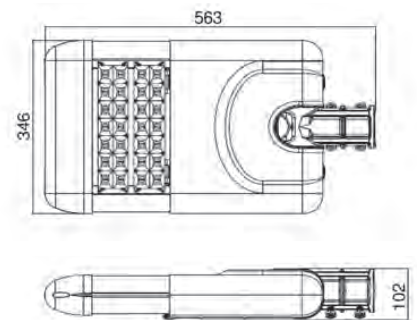

street light

LED

ST 30 L1-L5WW/NW/CW
 ST 60 L1-L5WW/NW/CW

TECHNICAL SPECIFICATION

MODEL	ST 30 L* WW/NW/CW	ST 60 L* WW/NW/CW
Light source	Cree	Cree
Wattage	30 W	60 W
Luminous flux	2 760/2 850/3 200 lm	5 520/5 700/6 500 lm
Luminous efficiency	92/95/106 lm/W	92/95/108 lm/W
Substitution	WW/NW/CW	WW/NW/CW
Saving	>70 Ra	>70 Ra
Rated lamp life time	100 000 h	100 000 h
Voltage	120 - 277 V AC	120 - 277 V AC
Certification	CE, RoHS	CE, RoHS
IP rating	IP 66	IP 66
Recommended operating temperature	-40°C ~+50°C	-40°C ~+50°C
Dimension	501x346x102 mm	563x346x102 mm

*Beans angle L1 (143° * 95°)

*Beans angle L2 (150° * 75°)

*Beans angle L3 (155°*100°)

*Beans angle L4 (155° * 50°)

*Beans angle L5 (140° * 60°)

ST 30 L1-L5WW/NW/CW

ST 30 L1 WW/NW/CW

ST 30 L2 WW/NW/CW