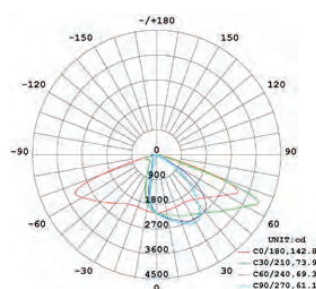

ST 60 L5 WW/NW/CW