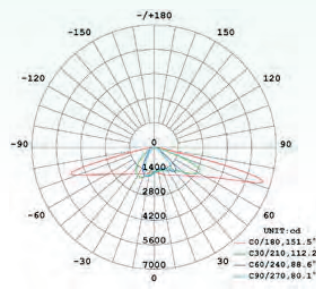

street light

LED

ST 30 L1-L5WW/NW/CW
 ST 60 L1-L5WW/NW/CW

TECHNICAL SPECIFICATION

MODEL	ST 30 L* WW/NW/CW	ST 60 L* WW/NW/CW
Light source	Cree	Cree
Wattage	30 W	60 W
Luminous flux	2 760/2 850/3 200 lm	5 520/5 700/6 500 lm
Luminous efficiency	92/95/106 lm/W	92/95/108 lm/W
Substitution	WW/NW/CW	WW/NW/CW
Saving	>70 Ra	>70 Ra
Rated lamp life time	100 000 h	100 000 h
Voltage	120 - 277 V AC	120 - 277 V AC
Certification	CE, RoHS	CE, RoHS
IP rating	IP 66	IP 66
Recommended operating temperature	-40°C ~+50°C	-40°C ~+50°C
Dimension	501x346x102 mm	563x346x102 mm

*Beans angle L1 (143° * 95°)

*Beans angle L2 (150° * 75°)

*Beans angle L3 (155°*100°)

*Beans angle L4 (155° * 50°)

*Beans angle L5 (140° * 60°)

ST 30 L1-L5WW/NW/CW

ST 30 L1 WW/NW/CW

ST 30 L2 WW/NW/CW

ST 30 L3 WW/NW/CW

ST 30 L4 WW/NW/CW

ST 30 L5 WW/NW/CW

ST 60 L1-L5WW/NW/CW

ST 60 L1 WW/NW/CW

ST 60 L2 WW/NW/CW

ST 60 L3 WW/NW/CW

ST 60 L4 WW/NW/CW