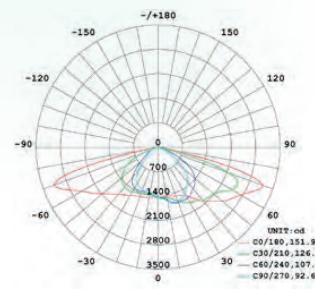

street light

LED

ST 30 L1-L5WW/NW/CW
 ST 60 L1-L5WW/NW/CW

TECHNICAL SPECIFICATION

MODEL	ST 30 L* WW/NW/CW	ST 60 L* WW/NW/CW
Light source	Cree	Cree
Wattage	30 W	60 W
Luminous flux	2 760/2 850/3 200 lm	5 520/5 700/6 500 lm
Luminous efficiency	92/95/106 lm/W	92/95/108 lm/W
Substitution	WW/NW/CW	WW/NW/CW
Saving	>70 Ra	>70 Ra
Rated lamp life time	100 000 h	100 000 h
Voltage	120 - 277 V AC	120 - 277 V AC
Certification	CE, RoHS	CE, RoHS
IP rating	IP 66	IP 66
Recommended operating temperature	-40°C ~+50°C	-40°C ~+50°C
Dimension	501x346x102 mm	563x346x102 mm

*Beans angle L1 (143° * 95°)

*Beans angle L2 (150° * 75°)

*Beans angle L3 (155°*100°)

*Beans angle L4 (155° * 50°)

*Beans angle L5 (140° * 60°)

ST 30 L1-L5WW/NW/CW

ST 30 L1 WW/NW/CW

ST 30 L2 WW/NW/CW

ST 30 L3 WW/NW/CW

ST 30 L4 WW/NW/CW

ST 30 L5 WW/NW/CW

ST 60 L1-L5WW/NW/CW

ST 60 L1 WW/NW/CW

ST 60 L2 WW/NW/CW

ST 60 L3 WW/NW/CW

ST 60 L4 WW/NW/CW