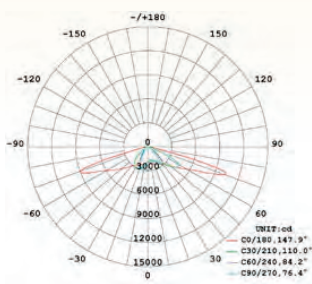

street light

LED

ST 90 L1-L5WW/NW/CW ST 120 L1-L5WW/NW/CW

TECHNICAL SPECIFICATION

MODEL	ST 90 L* WW/NW/CW	ST 120 L* WW/NW/CW
Light source	Cree	Cree
Wattage	90 W	120 W
Luminous flux	8 538/9 000/9 900 lm	11 400/12 600/13 400 lm
Luminous efficiency	92/100/110 lm/W	95/105/112 lm/W
Light color	WW/NW/CW	WW/NW/CW
Color rendering index	>70 Ra	>70 Ra
Rated lamp life time	50 000 h	50 000 h
Voltage	120 - 277 V AC	120 - 277 V AC
Certification	CE, RoHS	CE, RoHS
IP rating	IP 66	IP 66
Recommended operating temperature	-40°C ~+50°C	-40°C ~+50°C
Dimensions	625x346x102 mm	687x346x102 mm

*Bean angle L1 (143° * 95°)

*Bean angle L2 (150° * 75°)

*Bean angle L3 (155°*100°)

*Bean angle L4 (155° * 50°)

*Bean angle L5 (140° * 60°)

ST 90 L1-L5WW/NW/CW

ST 90 L1 WW/NW/CW

ST 90 L2 WW/NW/CW