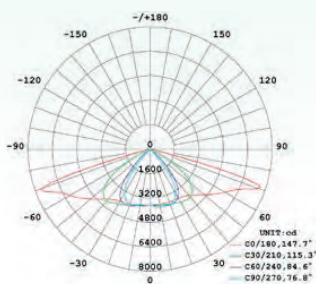

street light

LED

ST 90 L1-L5WW/NW/CW ST 120 L1-L5WW/NW/CW

TECHNICAL SPECIFICATION

MODEL	ST 90 L* WW/NW/CW	ST 120 L* WW/NW/CW
Light source	Cree	Cree
Wattage	90 W	120 W
Luminous flux	8 538/9 000/9 900 lm	11 400/12 600/13 400 lm
Luminous efficiency	92/100/110 lm/W	95/105/112 lm/W
Light color	WW/NW/CW	WW/NW/CW
Color rendering index	>70 Ra	>70 Ra
Rated lamp life time	50 000 h	50 000 h
Voltage	120 - 277 V AC	120 - 277 V AC
Certification	CE, RoHS	CE, RoHS
IP rating	IP 66	IP 66
Recommended operating temperature	-40°C ~+50°C	-40°C ~+50°C
Dimensions	625x346x102 mm	687x346x102 mm

*Bean angle L1 (143° * 95°)

*Bean angle L2 (150° * 75°)

*Bean angle L3 (155°*100°)

*Bean angle L4 (155° * 50°)

*Bean angle L5 (140° * 60°)

ST 90 L1-L5WW/NW/CW

ST 90 L1 WW/NW/CW

ST 90 L2 WW/NW/CW

ST 90 L3 WW/NW/CW

ST 90 L4 WW/NW/CW

ST 90 L5 WW/NW/CW

ST 120 L1-L5WW/NW/CW

ST 120 L1 WW/NW/CW

ST 120 L2 WW/NW/CW

ST 120 L3 WW/NW/CW

ST 120 L4 WW/NW/CW