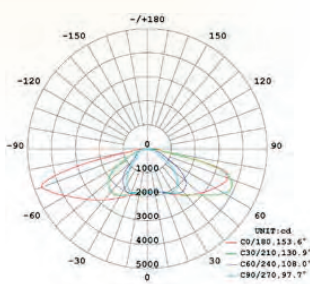

ST 90 L3 WW/NW/CW