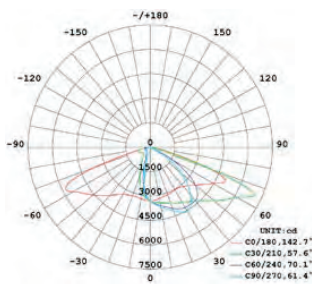

ST 90 L5 WW/NW/CW