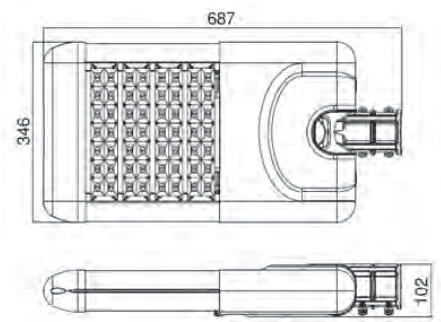

street light

LED

ST 90 L1-L5WW/NW/CW ST 120 L1-L5WW/NW/CW

TECHNICAL SPECIFICATION

MODEL	ST 90 L* WW/NW/CW	ST 120 L* WW/NW/CW
Light source	Cree	Cree
Wattage	90 W	120 W
Luminous flux	8 538/9 000/9 900 lm	11 400/12 600/13 400 lm
Luminous efficiency	92/100/110 lm/W	95/105/112 lm/W
Light color	WW/NW/CW	WW/NW/CW
Color rendering index	>70 Ra	>70 Ra
Rated lamp life time	50 000 h	50 000 h
Voltage	120 - 277 V AC	120 - 277 V AC
Certification	CE, RoHS	CE, RoHS
IP rating	IP 66	IP 66
Recommended operating temperature	-40°C ~+50°C	-40°C ~+50°C
Dimensions	625x346x102 mm	687x346x102 mm

*Bean angle L1 (143° * 95°)

*Bean angle L2 (150° * 75°)

*Bean angle L3 (155°*100°)

*Bean angle L4 (155° * 50°)

*Bean angle L5 (140° * 60°)

ST 90 L1-L5WW/NW/CW

ST 90 L1 WW/NW/CW

ST 90 L2 WW/NW/CW