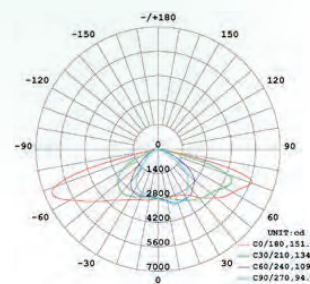

street light

LED

ST 90 L1-L5WW/NW/CW ST 120 L1-L5WW/NW/CW

TECHNICAL SPECIFICATION

MODEL	ST 90 L* WW/NW/CW	ST 120 L* WW/NW/CW
Light source	Cree	Cree
Wattage	90 W	120 W
Luminous flux	8 538/9 000/9 900 lm	11 400/12 600/13 400 lm
Luminous efficiency	92/100/110 lm/W	95/105/112 lm/W
Light color	WW/NW/CW	WW/NW/CW
Color rendering index	>70 Ra	>70 Ra
Rated lamp life time	50 000 h	50 000 h
Voltage	120 - 277 V AC	120 - 277 V AC
Certification	CE, RoHS	CE, RoHS
IP rating	IP 66	IP 66
Recommended operating temperature	-40°C ~+50°C	-40°C ~+50°C
Dimensions	625x346x102 mm	687x346x102 mm

*Bean angle L1 (143° * 95°)

*Bean angle L2 (150° * 75°)

*Bean angle L3 (155°*100°)

*Bean angle L4 (155° * 50°)

*Bean angle L5 (140° * 60°)

ST 90 L1-L5WW/NW/CW

ST 90 L1 WW/NW/CW

ST 90 L2 WW/NW/CW

ST 90 L3 WW/NW/CW

ST 90 L4 WW/NW/CW

ST 90 L5 WW/NW/CW

ST 120 L1-L5WW/NW/CW

ST 120 L1 WW/NW/CW

ST 120 L2 WW/NW/CW

ST 120 L3 WW/NW/CW

ST 120 L4 WW/NW/CW