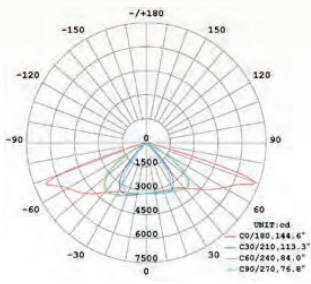

street light

LED

ST 90 L1-L5WW/NW/CW ST 120 L1-L5WW/NW/CW

TECHNICAL SPECIFICATION

MODEL	ST 90 L* WW/NW/CW	ST 120 L* WW/NW/CW
Light source	Cree	Cree
Wattage	90 W	120 W
Luminous flux	8 538/9 000/9 900 lm	11 400/12 600/13 400 lm
Luminous efficiency	92/100/110 lm/W	95/105/112 lm/W
Light color	WW/NW/CW	WW/NW/CW
Color rendering index	>70 Ra	>70 Ra
Rated lamp life time	50 000 h	50 000 h
Voltage	120 - 277 V AC	120 - 277 V AC
Certification	CE, RoHS	CE, RoHS
IP rating	IP 66	IP 66
Recommended operating temperature	-40°C ~+50°C	-40°C ~+50°C
Dimensions	625x346x102 mm	687x346x102 mm

*Bean angle L1 (143° * 95°)

*Bean angle L2 (150° * 75°)

*Bean angle L3 (155°*100°)

*Bean angle L4 (155° * 50°)

*Bean angle L5 (140° * 60°)

ST 90 L1-L5WW/NW/CW

ST 90 L1 WW/NW/CW

ST 90 L2 WW/NW/CW

ST 90 L3 WW/NW/CW

ST 90 L4 WW/NW/CW

ST 90 L5 WW/NW/CW

ST 120 L1-L5WW/NW/CW

ST 120 L1 WW/NW/CW

ST 120 L2 WW/NW/CW

ST 120 L3 WW/NW/CW

ST 120 L4 WW/NW/CW