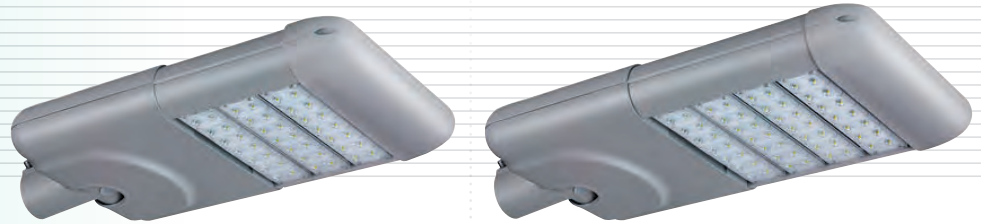

street light

LED

ST 90 L1-L5WW/NW/CW ST 120 L1-L5WW/NW/CW

TECHNICAL SPECIFICATION

MODEL	ST 90 L* WW/NW/CW	ST 120 L* WW/NW/CW
Light source	Cree	Cree
Wattage	90 W	120 W
Luminous flux	8 538/9 000/9 900 lm	11 400/12 600/13 400 lm
Luminous efficiency	92/100/110 lm/W	95/105/112 lm/W
Light color	WW/NW/CW	WW/NW/CW
Color rendering index	>70 Ra	>70 Ra
Rated lamp life time	50 000 h	50 000 h
Voltage	120 - 277 V AC	120 - 277 V AC
Certification	CE, RoHS	CE, RoHS
IP rating	IP 66	IP 66
Recommended operating temperature	-40°C ~+50°C	-40°C ~+50°C
Dimensions	625x346x102 mm	687x346x102 mm

*Bean angle L1 (143° * 95°)

*Bean angle L2 (150° * 75°)

*Bean angle L3 (155°*100°)

*Bean angle L4 (155° * 50°)

*Bean angle L5 (140° * 60°)

ST 90 L1-L5WW/NW/CW

ST 90 L1 WW/NW/CW

ST 90 L2 WW/NW/CW