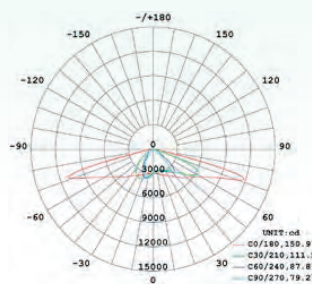

street light

LED

ST 90 L1-L5WW/NW/CW ST 120 L1-L5WW/NW/CW

TECHNICAL SPECIFICATION

MODEL	ST 90 L* WW/NW/CW	ST 120 L* WW/NW/CW
Light source	Cree	Cree
Wattage	90 W	120 W
Luminous flux	8 538/9 000/9 900 lm	11 400/12 600/13 400 lm
Luminous efficiency	92/100/110 lm/W	95/105/112 lm/W
Light color	WW/NW/CW	WW/NW/CW
Color rendering index	>70 Ra	>70 Ra
Rated lamp life time	50 000 h	50 000 h
Voltage	120 - 277 V AC	120 - 277 V AC
Certification	CE, RoHS	CE, RoHS
IP rating	IP 66	IP 66
Recommended operating temperature	-40°C ~+50°C	-40°C ~+50°C
Dimensions	625x346x102 mm	687x346x102 mm

*Bean angle L1 (143° * 95°)

*Bean angle L2 (150° * 75°)

*Bean angle L3 (155°*100°)

*Bean angle L4 (155° * 50°)

*Bean angle L5 (140° * 60°)

ST 90 L1-L5WW/NW/CW

ST 90 L1 WW/NW/CW

ST 90 L2 WW/NW/CW

ST 90 L3 WW/NW/CW

ST 90 L4 WW/NW/CW

ST 90 L5 WW/NW/CW

ST 120 L1-L5WW/NW/CW

ST 120 L1 WW/NW/CW

ST 120 L2 WW/NW/CW

ST 120 L3 WW/NW/CW

ST 120 L4 WW/NW/CW