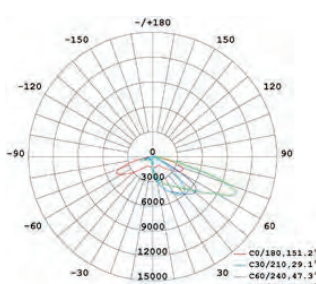

street light

LED

ST 90 L1-L5WW/NW/CW ST 120 L1-L5WW/NW/CW

TECHNICAL SPECIFICATION

MODEL	ST 90 L* WW/NW/CW	ST 120 L* WW/NW/CW
Light source	Cree	Cree
Wattage	90 W	120 W
Luminous flux	8 538/9 000/9 900 lm	11 400/12 600/13 400 lm
Luminous efficiency	92/100/110 lm/W	95/105/112 lm/W
Light color	WW/NW/CW	WW/NW/CW
Color rendering index	>70 Ra	>70 Ra
Rated lamp life time	50 000 h	50 000 h
Voltage	120 - 277 V AC	120 - 277 V AC
Certification	CE, RoHS	CE, RoHS
IP rating	IP 66	IP 66
Recommended operating temperature	-40°C ~+50°C	-40°C ~+50°C
Dimensions	625x346x102 mm	687x346x102 mm

*Bean angle L1 (143° * 95°)

*Bean angle L2 (150° * 75°)

*Bean angle L3 (155°*100°)

*Bean angle L4 (155° * 50°)

*Bean angle L5 (140° * 60°)

ST 90 L1-L5WW/NW/CW

ST 90 L1 WW/NW/CW

ST 90 L2 WW/NW/CW

ST 90 L3 WW/NW/CW

ST 90 L4 WW/NW/CW

ST 90 L5 WW/NW/CW

ST 120 L1-L5WW/NW/CW

ST 120 L1 WW/NW/CW

ST 120 L2 WW/NW/CW

ST 120 L3 WW/NW/CW

ST 120 L4 WW/NW/CW