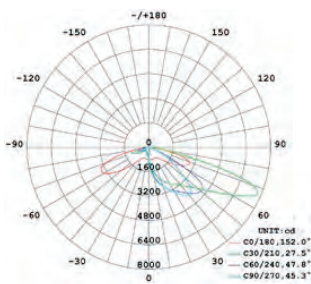

ST 90 L4 WW/NW/CW