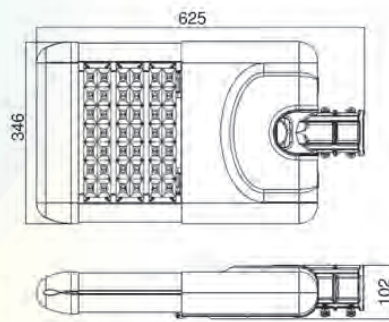

street light

LED

ST 90 L1-L5WW/NW/CW ST 120 L1-L5WW/NW/CW

TECHNICAL SPECIFICATION

MODEL	ST 90 L* WW/NW/CW	ST 120 L* WW/NW/CW
Light source	Cree	Cree
Wattage	90 W	120 W
Luminous flux	8 538/9 000/9 900 lm	11 400/12 600/13 400 lm
Luminous efficiency	92/100/110 lm/W	95/105/112 lm/W
Light color	WW/NW/CW	WW/NW/CW
Color rendering index	>70 Ra	>70 Ra
Rated lamp life time	50 000 h	50 000 h
Voltage	120 - 277 V AC	120 - 277 V AC
Certification	CE, RoHS	CE, RoHS
IP rating	IP 66	IP 66
Recommended operating temperature	-40°C ~+50°C	-40°C ~+50°C
Dimensions	625x346x102 mm	687x346x102 mm

*Bean angle L1 (143° * 95°)

*Bean angle L2 (150° * 75°)

*Bean angle L3 (155°*100°)

*Bean angle L4 (155° * 50°)

*Bean angle L5 (140° * 60°)

ST 90 L1-L5WW/NW/CW

ST 90 L1 WW/NW/CW

ST 90 L2 WW/NW/CW